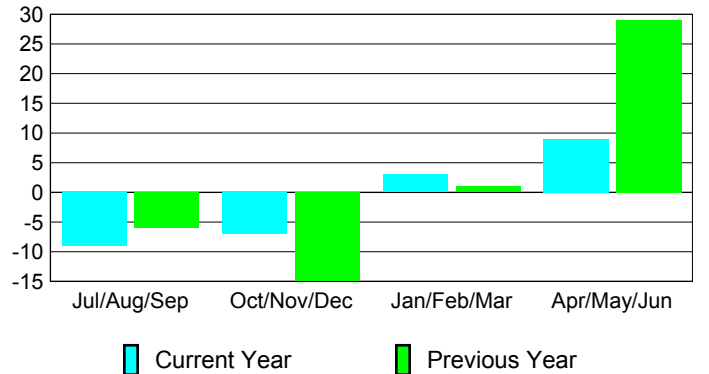

Membership Results 2008-2009

Membership 2007-2008

Month	Net Memb Goal	Actual New Memb	Actual Dropped Memb	Gain/Loss of Memb	Gain/Loss of Memb
Jul/Aug/Sep	0	15	-24	-9	-6
Oct/Nov/Dec	5	27	-34	-7	-15
Jan/Feb/Mar	25	43	-40	3	1
Apr/May/June	5	28	-19	9	29
Totals	35	113	-117	-4	9

Membership Results 2008-2009

Goal, New, Dropped, Gain/Loss

Comparison of Membership Gain/Loss

Current Year Compared to the Previous Year

Gender Comparison 2008-2009

Jul/Aug/Sep

Oct/Nov/Dec

Jan/Feb/Mar

Apr/May/June

Male

Female