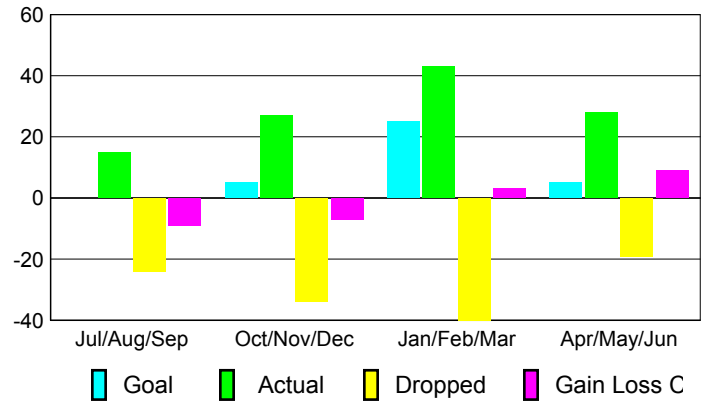

Membership Results 2008-2009

Goal, New, Dropped, Gain/Loss

Comparison of Membership Gain/Loss

Current Year Compared to the Previous Year